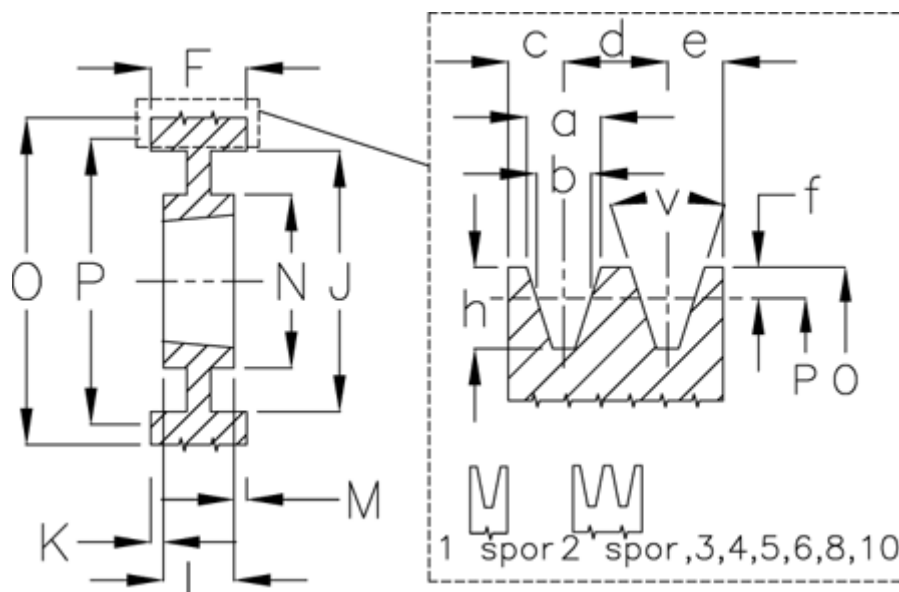

Article number: 604112042506

Description: V-belt pulley SPC 425/6 TL4040

Measures

| | | | | | |
|------------------------|--------|----------|--------|-------------------|---------|
| a | = 22.0 | F | = 162 | Number of grooves | = 6 |
| b | = 19.0 | For bush | = 4040 | O | = 434.6 |
| Bush \varnothing max | = 100 | h | = 23.8 | P | = 425 |
| c | = 17.0 | J | = 369 | Type | = SPC |
| d | = 25.5 | K | = 30 | v (degrees) | = 38 |
| e | = 17.0 | L | = 102 | | |
| E | = 30 | m | = 24 | | |
| f | = 4.8 | N | = 210 | | |